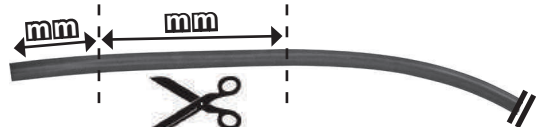

11

FORD Focus C-Max 5P (10-14)

F

R

SKODA Superb 5P (2008>)

F

R

VW Touran 5P (03-10)

F

R

6X13 mm

5 Nm

12

A

C

B

COD. AO.491

13

Max 50 Kg / 110 lb

G3 Spa - via S. Allende, n 15
42020 Montecavolo di Quattro Castella
Reggio E. - Italy
Tel ++39 0522 880035
Fax ++39 0522 880306
www.g3spa.it - info@g3spa.it

COD. AO.271 / ACC

REV. 04

68.005

ISTRUZIONI DI MONTAGGIO
FITTING INSTRUCTION
"Acciaio / Steel"

15 min.

1

zoom

mm

mm

mm

2

10 Nm

3

4

A

B

5