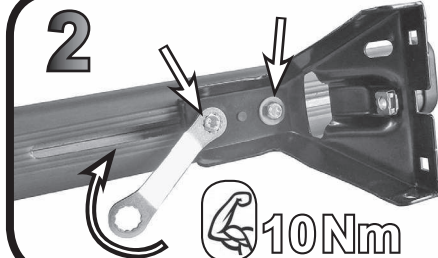

zoom

mm

mm

mm

2