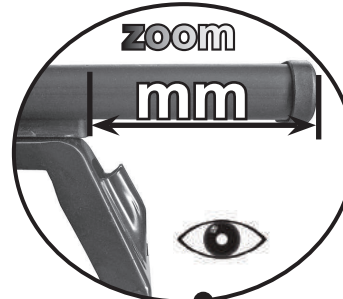

Max 50 Kg / 110 lb

G3 Spa - via S. Allende, n 15
42020 Montecavolo di Quattro Castella
Reggio E. - Italy
Tel ++39 0522 880035
Fax ++39 0522 880306
www.g3spa.it - info@g3spa.it

COD. AO.271 / ACC

REV. 04

68.005

ISTRUZIONI DI MONTAGGIO
FITTING INSTRUCTION
"Acciaio / Steel"

15 min.

1