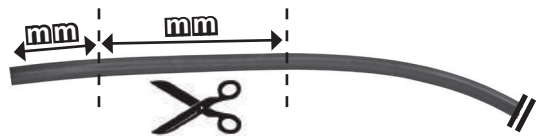

9

SEAT Cordoba 4P (03-09)
SEAT Ibiza 5P (02-08)

F

R

F

R

6X14 mm

5 Nm

10

A

C

B

COD.
AO.491

11

Max 50 Kg / 110 lb

G3 Spa - Via S. Allende, n 15
42020 Montecavolo di Quattro Castella
Reggio E. - Italy
Tel ++39 0522 880635
Fax ++39 0522 880306
www.g3spa.it - info@g3spa.it

COD. AO.292 / ACC

REV. 02

68.026

ISTRUZIONI DI MONTAGGIO
FITTING INSTRUCTION
"Acciaio / Steel"

15 min.

1

SEAT Cordoba 4P (03-09)

40 mm

72 mm

SEAT Ibiza 3P (02-08)

40 mm

73 mm

SEAT Ibiza 5P (02-08)

40 mm

72 mm

ZOOM

mm

2

10 Nm

3